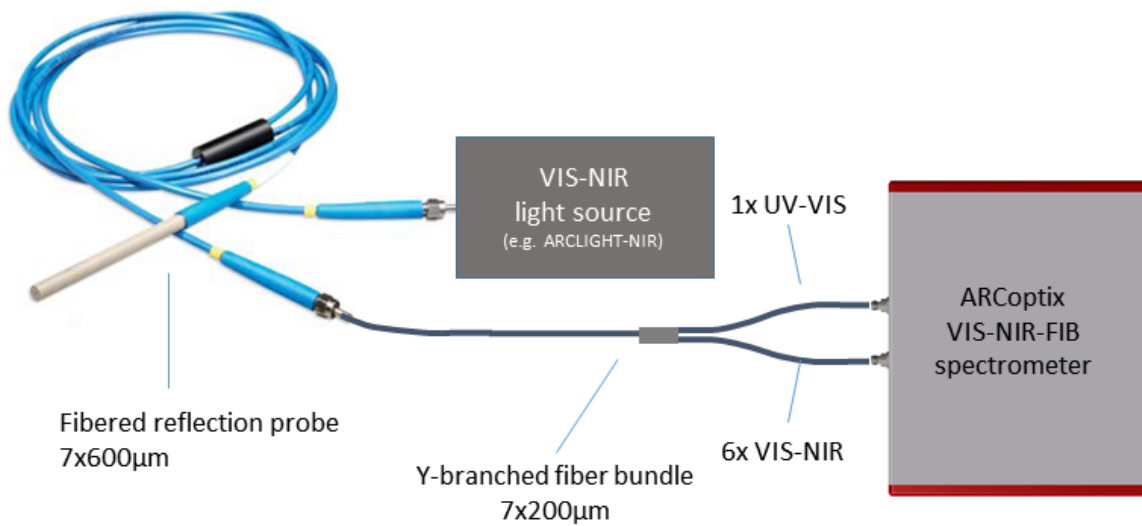

[Motorola SI300 Programming Software 30](#)

[Motorola SI300 Programming Software 30](#)

Maxtop APCUSB-MR000262A USB Programming Cable for Motorola MotoTRBO SL300 ... Duty Fast [3 Pack 3ft 6ft 10ft] Nylon Braided USB-A to 30 Pin Charger.... CPS software (Customer Programming Software) allows for you to personally program your radios, giving you the ability to customize user features and configure Motorola SI300 Programming Software 30 -> <http://fancli.com/1b55g6f40e7c8ce2> Motorola HKKN4027A RM, RDX, CLP Series Programming Cable Motorola Radios, Two-Way Portables, Mobiles, Batteries and Accessories for less. Rated Motorola Best Web Site - over 100000 Items with discount pricing.. any form the copyrighted computer program. Accordingly, any copyrighted Motorola computer programs contained in the Motorola products.. Maxtop APCUSB-MR000262A USB Programming Cable for Motorola MotoTRBO SL300 as CB000262A0. OEM of Motorola CB000262A0. Fits: Motorola SL300 and similar copyrighted computer program. Accordingly, any copyrighted Motorola Solutions computer programs contained in the Motorola Solutions products described in.. with an expert Application Developer Program that ... SL300. SLIM AND STYLISH, FOR THE CUSTOMER SERVICE USER WHO NEEDS INTUITIVE TECHNOLOGY.. FOR SALE MOTOROLA MotoTRBO Customer Programming Software for WindowsRelease 2. ... a Zetron Model 30 Worldpatch L3284 with a MOTOTRBO TM Radio System.. Audible prompts confirm operations on your radio, allowing you to keep your eyes on the job. MicroUSB Connectivity Efficient charging and easy programming.. One watt of power and 30 channels (DTR600) / 50 channels (DTR700) ... (1) - PMLN7939 swivel carry holster; (1) - Owner Manual; (1) - 2 Year Warranty.. Rent a Motorola CP110 UHF portable two-way radio from Event Radio Rentals. ... a rugged design, and versatile customer programming software, make this radio ...